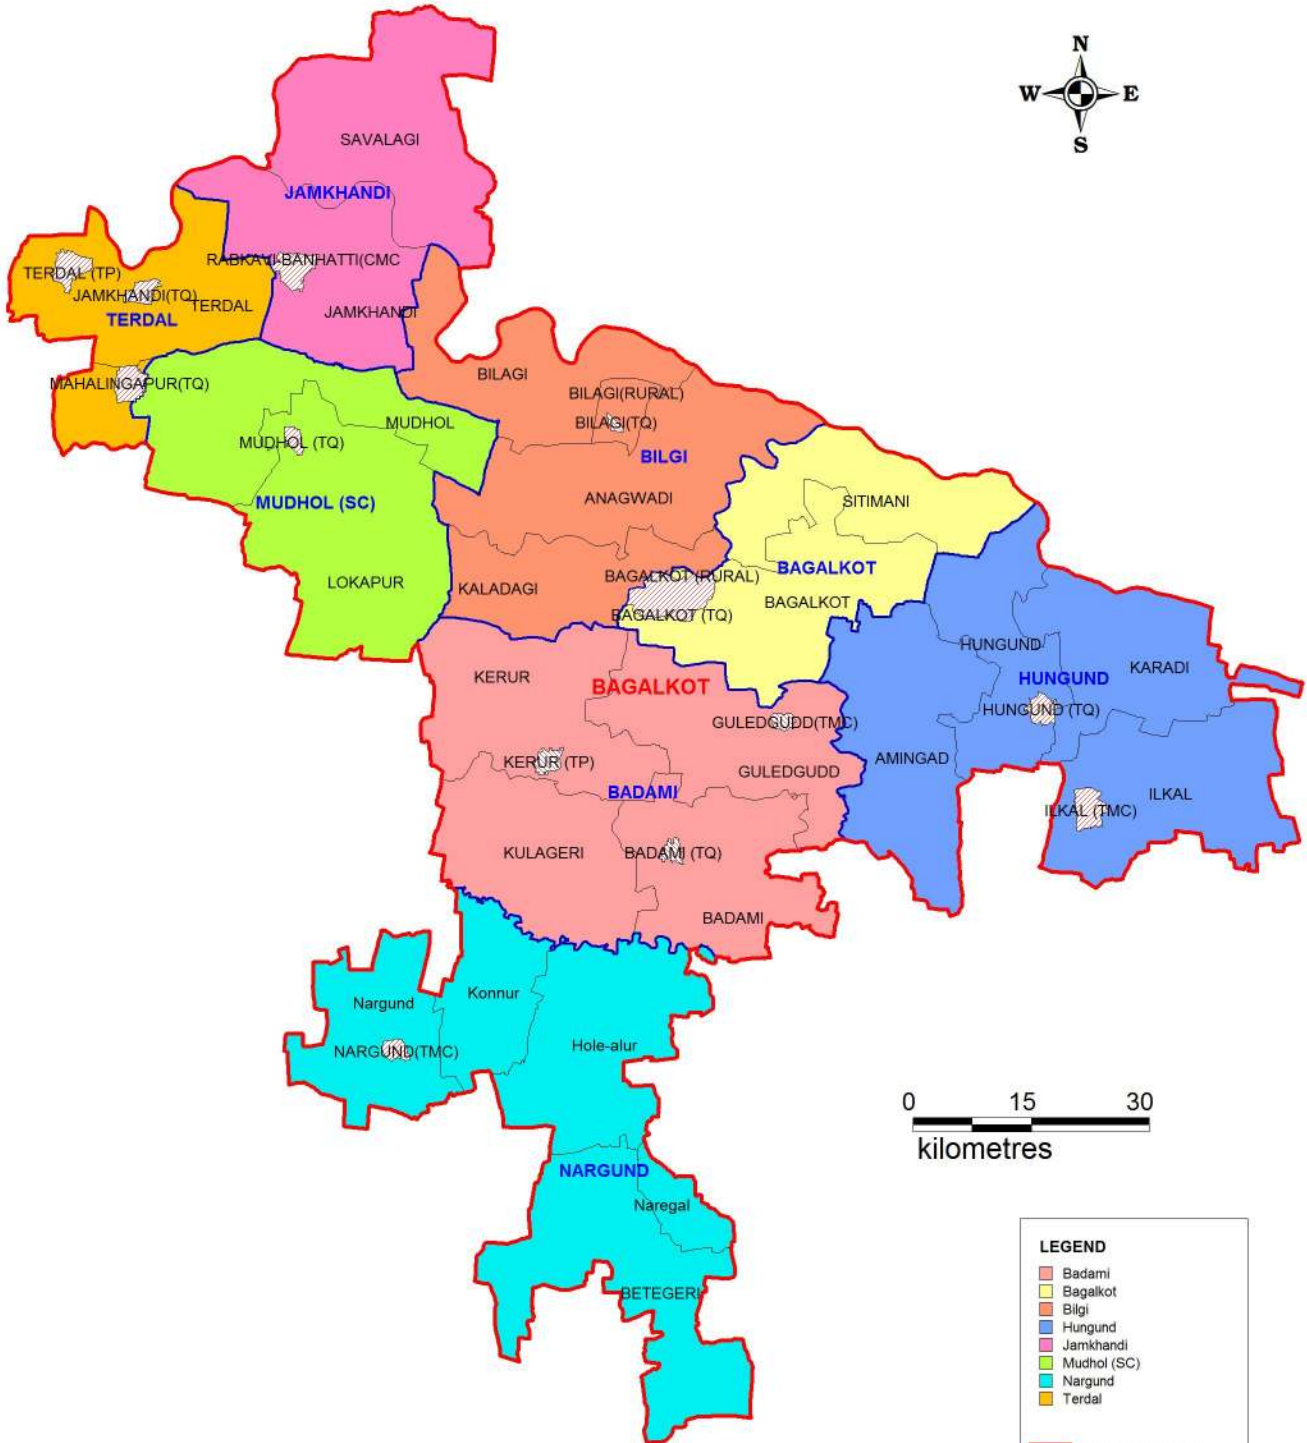

BAGALKOTE PARLIAMENTARY CONSTITUENCY PC : 3

LEGEND	
	Badami
	Bagalkot
	Bilgi
	Hungund
	Jamkhandi
	Mudhol (SC)
	Nargund
	Terdal
	PC BOUNDARY
	LAC BOUNDARY
	HOBLI BOUNDARY

PREPARED BY :
STATE NRDMS CENTER
KSCST, BANGALORE

NOTE : PART OF GADAG DISTRICT(NARGUND TALUK, PART OF RON AND GADAG TALUK) COMES UNDER BAGALKOT PC.